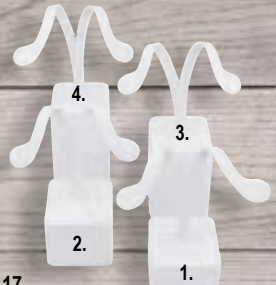

EA-17
Earring Towers (set of 4) $12.99
1. WPJ3051E 2" x 2" x 1-1/8" $1.99
2. WPJ3052E 2" x 2" x 43/4" $2.99
3. WPJ3063E 2" x 2" x 6" $3.99
4. WPJ3042E 2" x 2" x 6-3/4" $4.99