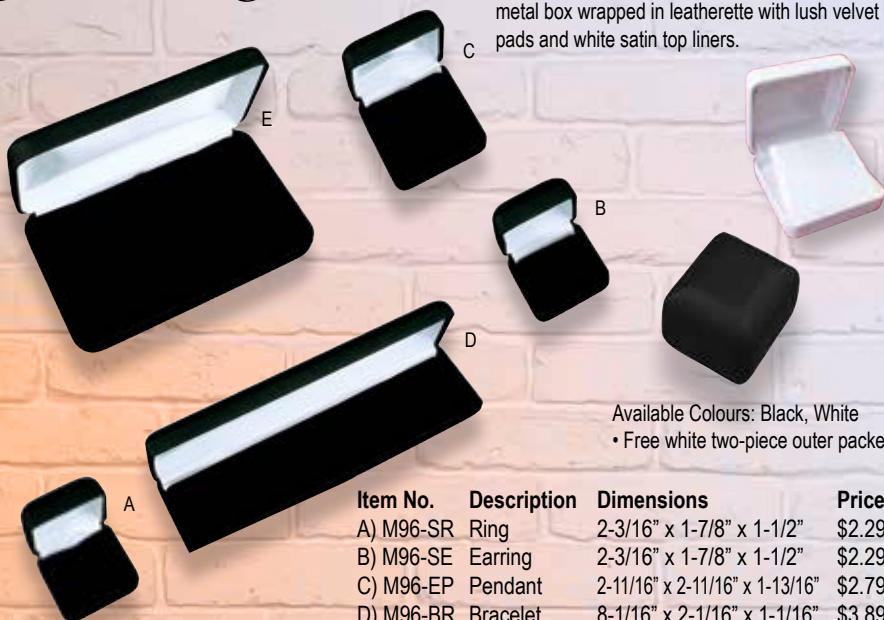

Modena Collection

Still one of the most enduring standards in the industry, our Modena Collection consists of a hinged metal box wrapped in leatherette with lush velvet pads and white satin top liners.

Available Colours: Black, White
• Free white two-piece outer packer.

Item No.	Description	Dimensions	Price
A) M96-SR	Ring	2-3/16" x 1-7/8" x 1-1/2"	$2.29
B) M96-SE	Earring	2-3/16" x 1-7/8" x 1-1/2"	$2.29
C) M96-EP	Pendant	2-11/16" x 2-11/16" x 1-13/16"	$2.79
D) M96-BR	Bracelet	8-1/16" x 2-1/16" x 1-1/16"	$3.89
E) M96-NK	Necklace	7" x 4-3/8" x 1-9/16"	$7.89

Bergamo Collection

Universally appealing, our luxurious Bergamo Collection features a hinged metal box covered in a rich velvet with velvet pads and white satin top liners. A perfect combination of glamour and affordability.