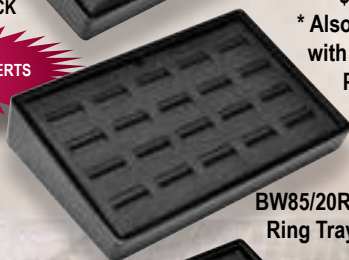

BW92/2BR
2 Bracelet Tray \$20.99

Genuine Wood and Leatherette Stackable Angled Trays - BW85 Series (8-3/4" x 5-5/8" x 2-1/8")

2-1/8" Angled Tray 1"

BW85/12FE - 12 Flap
Earring Tray \$38.99

BW85/12C
12 Charm Tray
\$38.99

SHOWN IN BLACK

* Also available
with Pendant
Pads.

AVAILABLE WITH
WHITE OR BEIGE INSERTS
(see pg. 36)

BW85/11RC - 11
Ring Clip Tray
\$30.99

BW85/20R - 20 Slot
Ring Tray \$31.99

BW85/11R - 11 Slot
Ring Tray \$30.99