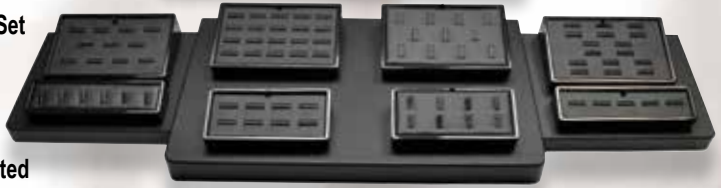

SHOWN IN BLACK

Style # FPLS/6 Riser Set
(expands from: 40" - 58")
Depth 13"
\$179.99

Style # FPLS/6R Ring Set
\$414.99
Features: 93 Rings

Style # FPLS/6A
Assorted
Display Set
\$395.99
Features: 24 Rings,
20 Earring Pair,
9 Pendants, 10
Charms, 1 Necks

Style # PPLS/4 4 Riser Set
(expands from: 26-1/2" - 43")
Depth 13-1/4"
\$169.99

SHOWN IN BLACK

Style # PPLS/4R Ring Set
\$379.99
Features: 80 Rings

Style # PPLS/4A
Assorted Display Set
\$345.99
Features: 34 Rings, 6
Pendants, 12 Earrings,
1 Neck, 1 Bracelet

SHOWN IN BLACK
 Style # SPLS/3 Riser Set
 expands from:
 46-1/2" - 72"
 Depth 14"
 \$149.99

Style # SPLS/3R Ring Set
 \$366.99
 Features:
 85 Rings

Style # SPLS/3A Assorted
 Display Set
 \$355.99
 Features: 11 Rings,
 30 Earring Pair,
 8 Pendants,
 1 Necks