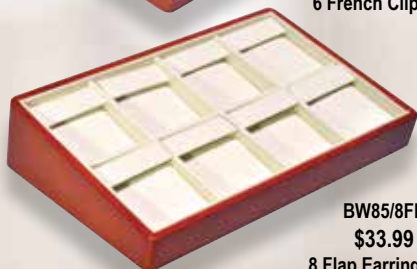

BW85/6P
\$32.99
6 Pendant Tray

BW85/6FE
\$32.99
6 Flap Earring Tray

BW85/6FC
\$32.99
6 French Clip Tray

BW85/8P
\$33.99
8 Pendant Tray

BW85/8FE
\$33.99
8 Flap Earring Tray

BW85/8FC
\$33.99
8 French Clip Tray