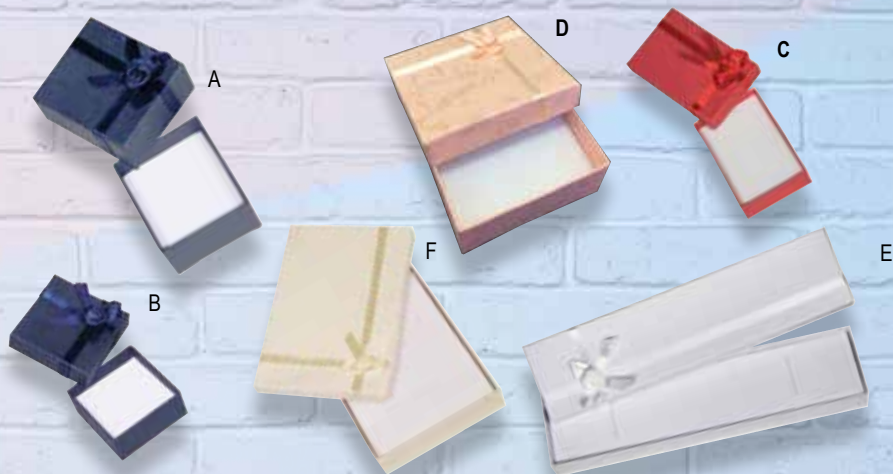

The Rose Bow Collection

Available Colours: Pink Coral, Red, Beige, Navy, White, with foam interiors

Item No.	Description	Dimensions	Price	Sold In
A) GRR-R	Ring	1-3/4" x 2" x 1-1/4"	\$0.79	pck of 48
B) GRR-E	Earring	1-3/4" x 1-7/8" x 13/16"	\$0.79	pck of 72
C) GRR-P	Pendant	2" x 3" x 3/4"	\$0.89	pck of 72
D) GRR-LP	Large Pendant	3-1/2" x 3-1/2" x 1-1/8"	\$1.19	pck of 24
E) GRR-BR	Bracelet	7-7/8" x 1-3/4" x 1"	\$1.29	pck of 24
F) GRR-NK	Large Necklace	5-1/8" x 7-1/4" x 1-3/8"	\$1.99	pck of 12