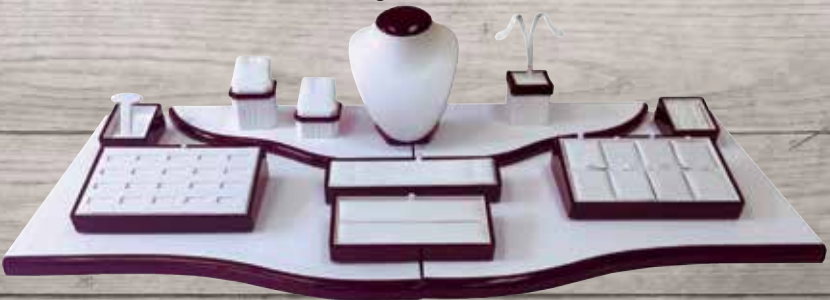

DS0028-2R Small Ring Set
23-3/4" x 18"
\$215.99

DS0028-2A Small Ast. Display Set
23-3/4" x 18"
\$229.99

DS0028-4 4PC. Platform Set, 39-1/2" x 18" \$149.99

DS0028-4R Med. Ring Set, 39-1/2" x 18" \$329.99

DS0028-4A Med. Asst. Display Set, 39-1/2" x 18" \$325.99

DS0028-6 PC. Platform Set, 63-1/4" x 18" \$229.99

DS0028-6R Large Ring Set, 63-1/4" x 18" \$469.99

DS0028-6A Large asst. display Set, 63-1/4" x 18" \$524.99

Bellaire Risers & Sets

All of our Bellaire risers and sets are adjustable. Mix and match with any of our stackable trays and accessories.